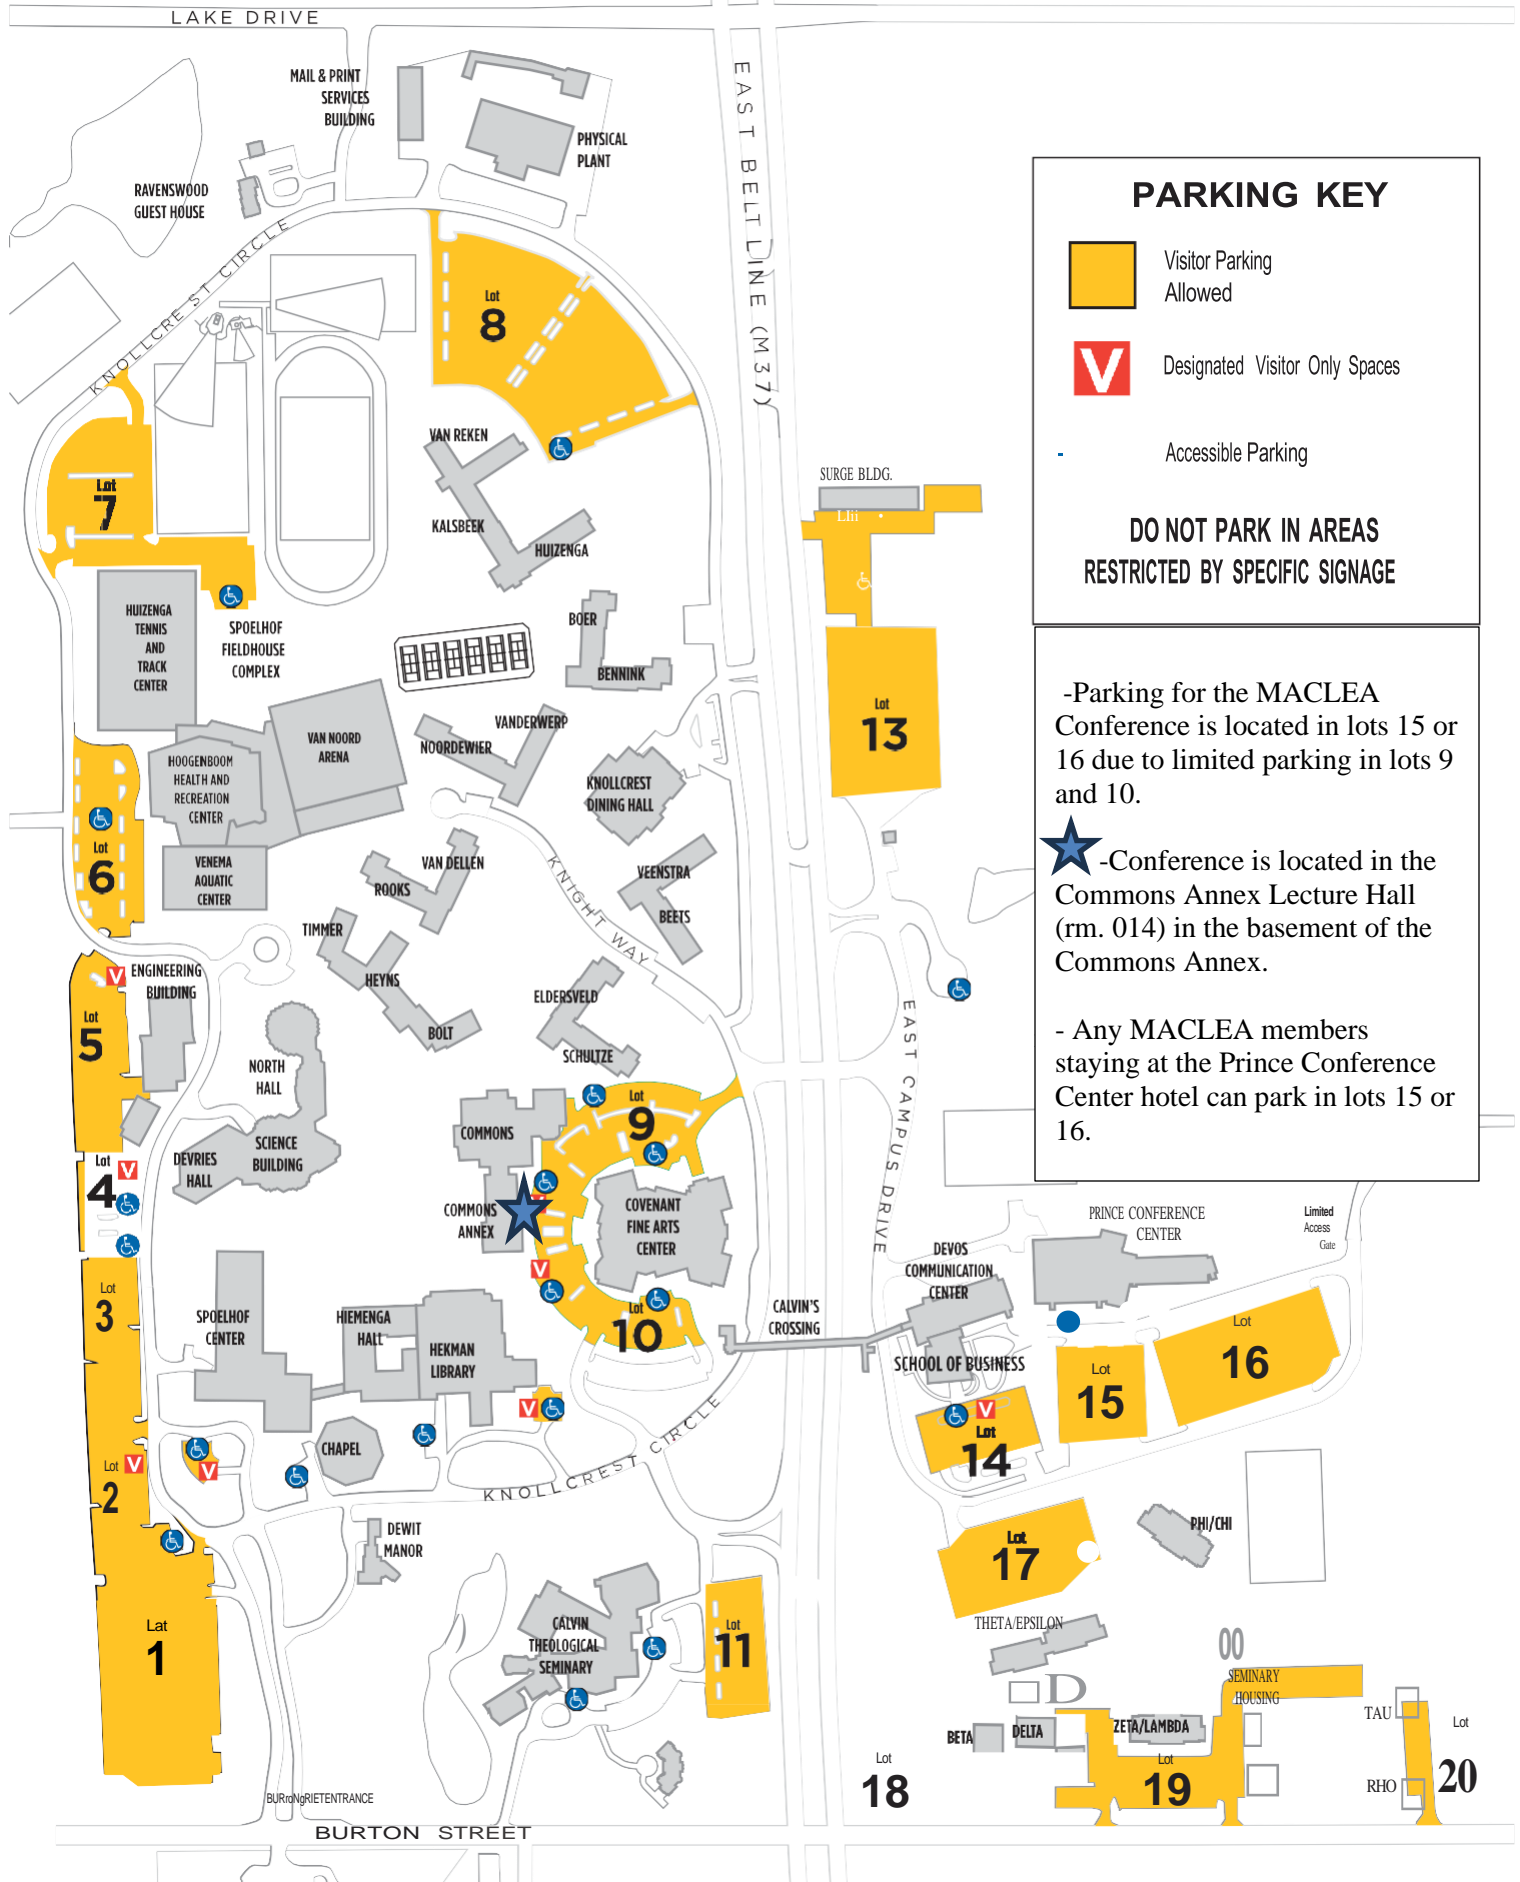

CALVIN UNIVERSITY VISITOR PARKING

PARKING KEY

-  Visitor Parking Allowed
-  Designated Visitor Only Spaces
-  Accessible Parking

DO NOT PARK IN AREAS RESTRICTED BY SPECIFIC SIGNAGE

-Parking for the MACLEA Conference is located in lots 15 or 16 due to limited parking in lots 9 and 10.

 -Conference is located in the Commons Annex Lecture Hall (rm. 014) in the basement of the Commons Annex.

- Any MACLEA members staying at the Prince Conference Center hotel can park in lots 15 or 16.